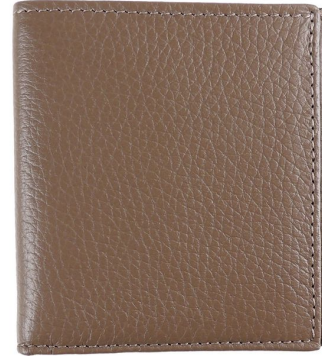

## Bi-Fold AP346D - Dark Beige

Cod. Bi-Fold AP346D - Beige Scuro

EUR 135,00 / taxfree 110,66

### TECHNICAL SPECIFICATIONS

1. Height	100 mm / 3.94 inch
2. Width	90 mm / 3.54 inch
3. Depth	13 mm / 0.51 inch
 Weight	35.00 gram / 1.23 oz
Condition	New
Country	Italy
Brand	Al Pascià
Leather material	Deer

### FEATURES

Made in Italy

Material: fine leather (deerskin)

Color: dark beige

Single bill compartment

Two multipurpose pockets

Eight card slots

Leather lining