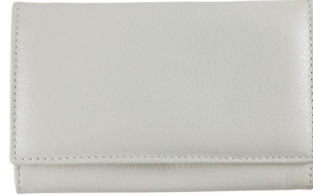

Business Card Case AP6021 - White

Cod. Porta Biglietti da Visita AP6021 - Bianco

EUR 65,00 / taxfree 53,28

TECHNICAL SPECIFICATIONS

1. Height	70 mm / 2.76 inch
2. Width	110 mm / 4.33 inch
 Weight	30.00 gram / 1.06 oz
Condition	New
Country	Italy
Brand	Al Pascià
Leather material	Calf

FEATURES

Made in Italy

Material: fine leather

Color: white

Three pockets