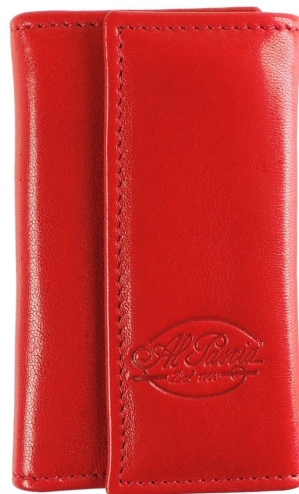

## Key Case AP425 - Red

Cod. Portachiavi AP425 - Rosso

EUR 69,00 / taxfree 56,56

### TECHNICAL SPECIFICATIONS

1. Height	100 mm / 3.94 inch
2. Width	60 mm / 2.36 inch
Condition	New
Country	Italy
Brand	Al Pascià
Leather material	Nappa di agnello

### FEATURES

Made in Italy

Material: fine leather

Color: red

Snap closure

Six key hooks

One inside pocket

The item is made from carefully selected fine quality leather Made in Italy, whose exceptional softness and suppleness arises from the type of process applied to the leather. This means that the item may get scratched or scuffed. Apply neutral colour wax with a soft cloth and gently massage it into the leather until fully absorbed. If the leather comes into contact with water, it should be protected and dried immediately with a soft cloth, in order to avoid any slight swelling or stains.