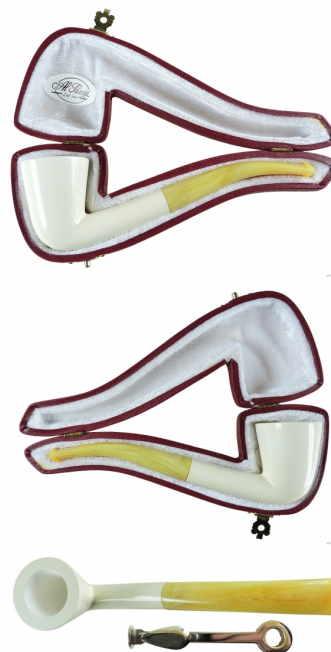

## MEERSCHAUM

Cod. Meerschaum 253

EUR 150,00 / taxfree 122,95

### TECHNICAL SPECIFICATIONS

1. Length	135 mm / 5.31 inch
2. Bowl height	42 mm / 1.65 inch
3. Outside diameter	32 mm / 1.26 inch
4. Chamber diameter	20 mm / 0.79 inch
5. Chamber depth	37 mm / 1.46 inch

 Weight 19.90 gram / 0.70 oz

<b>Filter</b>	<b>NO</b>
Condition	New
Country	Turkey
Brand	Meerschaum
Model	Dublin
Finish	Smooth
Shape	Bent
Material	Meerschaum
Stem	Acrylic
Original box	of the manufacturer

### FEATURES

Made in Turkey

*This pipe is manufactured in pure manual work and only the highest quality Blockmeerschaum is used. This pipe is shipped in a handmade casing for optimal protection.*

Free gift wrapping is included