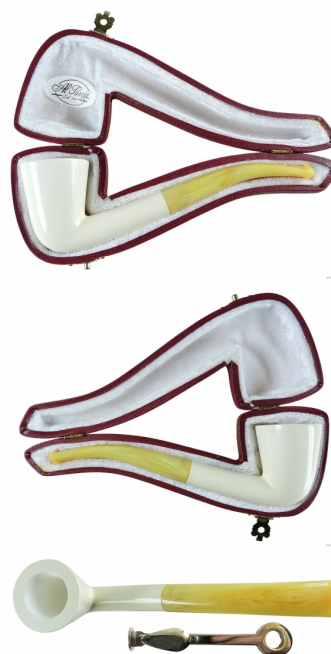

MEERSCHAUM

Cod. Meerschaum 253

EUR 150,00 / taxfree 122,95

TECHNICAL SPECIFICATIONS

1. Length	135 mm / 5.31 inch
2. Bowl height	42 mm / 1.65 inch
3. Outside diameter	32 mm / 1.26 inch
4. Chamber diameter	20 mm / 0.79 inch
5. Chamber depth	37 mm / 1.46 inch

 Weight 19.90 gram / 0.70 oz

Filter	NO
Condition	New
Country	Turkey
Brand	Meerschaum
Model	Dublin
Finish	Smooth
Shape	Bent
Material	Meerschaum
Stem	Acrylic
Original box	of the manufacturer

FEATURES

Made in Turkey

This pipe is manufactured in pure manual work and only the highest quality Blockmeerschaum is used. This pipe is shipped in a handmade casing for optimal protection.

Free gift wrapping is included