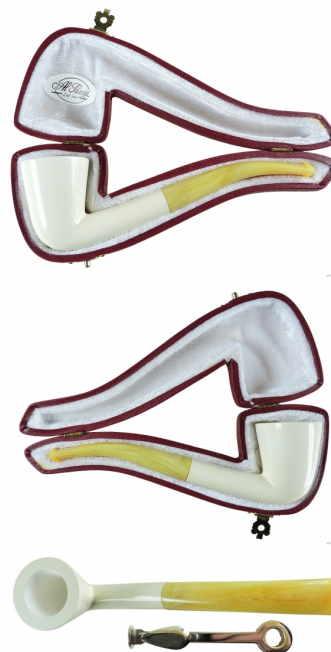

MEERSCHAUM

Cod. Meerschaum 253

EUR 150,00 / taxfree 122,95

TECHNICAL SPECIFICATIONS

1. Length	135 mm / 5.31 inch
2. Bowl height	42 mm / 1.65 inch
3. Outside diameter	32 mm / 1.26 inch
4. Chamber diameter	20 mm / 0.79 inch
5. Chamber depth	37 mm / 1.46 inch

 Weight 19.90 gram / 0.70 oz

Filter	NO
Condition	New
Country	Turkey
Brand	Meerschaum
Model	Dublin
Finish	Smooth
Shape	Bent
Material	Meerschaum
Stem	Acrylic
Original box	of the manufacturer

FEATURES

Made in Turkey

This pipe is manufactured in pure manual work and only the highest quality Blockmeerschaum is used. This pipe is shipped in a handmade casing for optimal protection.

Free gift wrapping is included