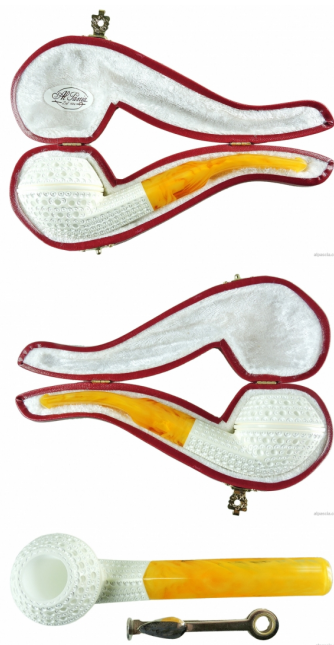

MEERSCHAUM

Cod. Meerschaum 272

EUR 230,00 / taxfree 188,52

TECHNICAL SPECIFICATIONS

1. Length	144 mm / 5.67 inch
2. Bowl height	41 mm / 1.61 inch
3. Outside diameter	44 mm / 1.73 inch
4. Chamber diameter	20 mm / 0.79 inch
5. Chamber depth	35 mm / 1.38 inch

 Weight 31.90 gram / 1.13 oz

Filter **NO**

Condition New

Country Turkey

Brand Meerschaum

Model Bent Rhodesian

Finish Sculptured

Shape Bent

Material Meerschaum

Stem Acrylic

Original box of the manufacturer

FEATURES

Made in Turkey

This pipe is manufactured in pure manual work and only the highest quality Blockmeerschaum is used. This pipe is shipped in a handmade casing for optimal protection.