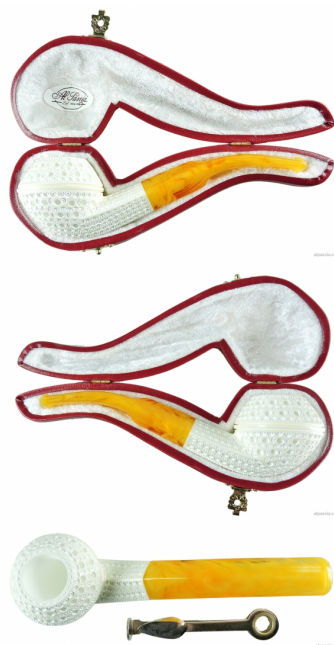

## MEERSCHAUM

Cod. Meerschaum 272

EUR 230,00 / taxfree 188,52

### TECHNICAL SPECIFICATIONS

1. Length	144 mm / 5.67 inch
2. Bowl height	41 mm / 1.61 inch
3. Outside diameter	44 mm / 1.73 inch
4. Chamber diameter	20 mm / 0.79 inch
5. Chamber depth	35 mm / 1.38 inch

 Weight 31.90 gram / 1.13 oz

<b>Filter</b>	<b>NO</b>
Condition	New
Country	Turkey
Brand	Meerschaum
Model	Bent Rhodesian
Finish	Sculptured
Shape	Bent
Material	Meerschaum
Stem	Acrylic
Original box	of the manufacturer

### FEATURES

Made in Turkey

*This pipe is manufactured in pure manual work and only the highest quality Blockmeerschaum is used. This pipe is shipped in a handmade casing for optimal protection.*

Free gift wrapping is included