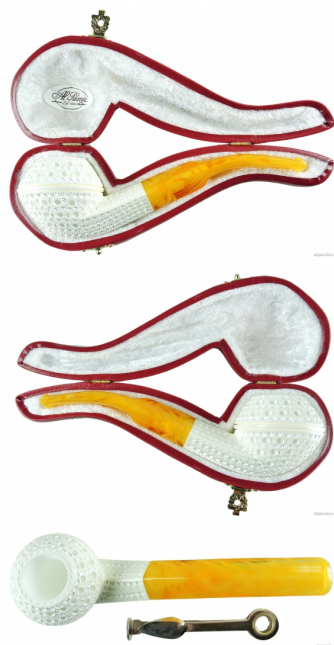

### TECHNICAL SPECIFICATIONS

1. Length	144 mm / 5.67 inch
2. Bowl height	41 mm / 1.61 inch
3. Outside diameter	44 mm / 1.73 inch
4. Chamber diameter	20 mm / 0.79 inch
5. Chamber depth	35 mm / 1.38 inch

 Weight 31.90 gram / 1.13 oz

**Filter** **NO**

Condition New

Country Turkey

Brand Meerschaum

Model Bent Rhodesian

Finish Sculptured

Shape Bent

Material Meerschaum

Stem Acrylic

Original box of the manufacturer

### FEATURES

Made in Turkey

*This pipe is manufactured in pure manual work and only the highest quality Blockmeerschaum is used. This pipe is shipped in a handmade casing for optimal protection.*

Free gift wrapping is included